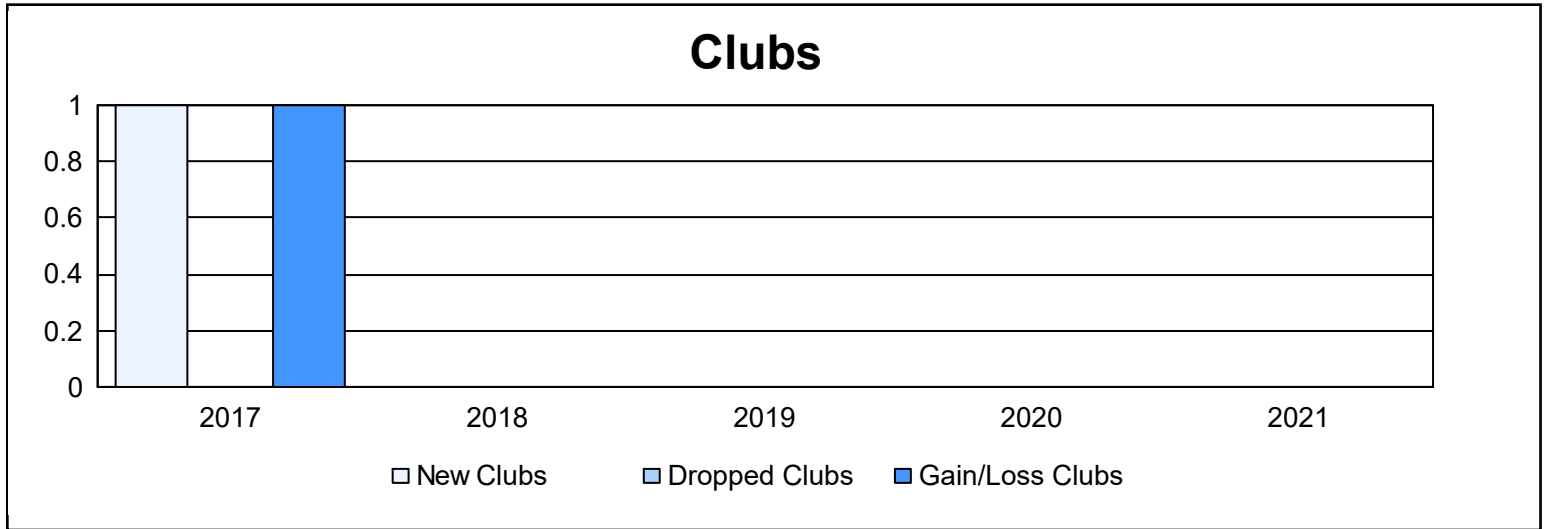

Year	New Clubs	Dropped Clubs	Gain/ Loss Clubs	New Members	Charter Members	Reinstate Members	Transfer Members	Total Member Added	Total Members Dropped	Gain/ Loss Members
2016-2017	1	0	1	86	20	0	7	113	66	47
2017-2018	0	0	0	83	0	0	4	87	72	15
2018-2019	0	0	0	71	0	0	2	73	78	-5
2019-2020	0	0	0	62	0	0	6	68	62	6
2020-2021	0	0	0	32	0	2	3	37	63	-26
<b>Average</b>	<b>0</b>	<b>0</b>	<b>0</b>	<b>67</b>	<b>4</b>	<b>0</b>	<b>4</b>	<b>76</b>	<b>68</b>	<b>7</b>

### Membership Composition June 2021 Cumulative