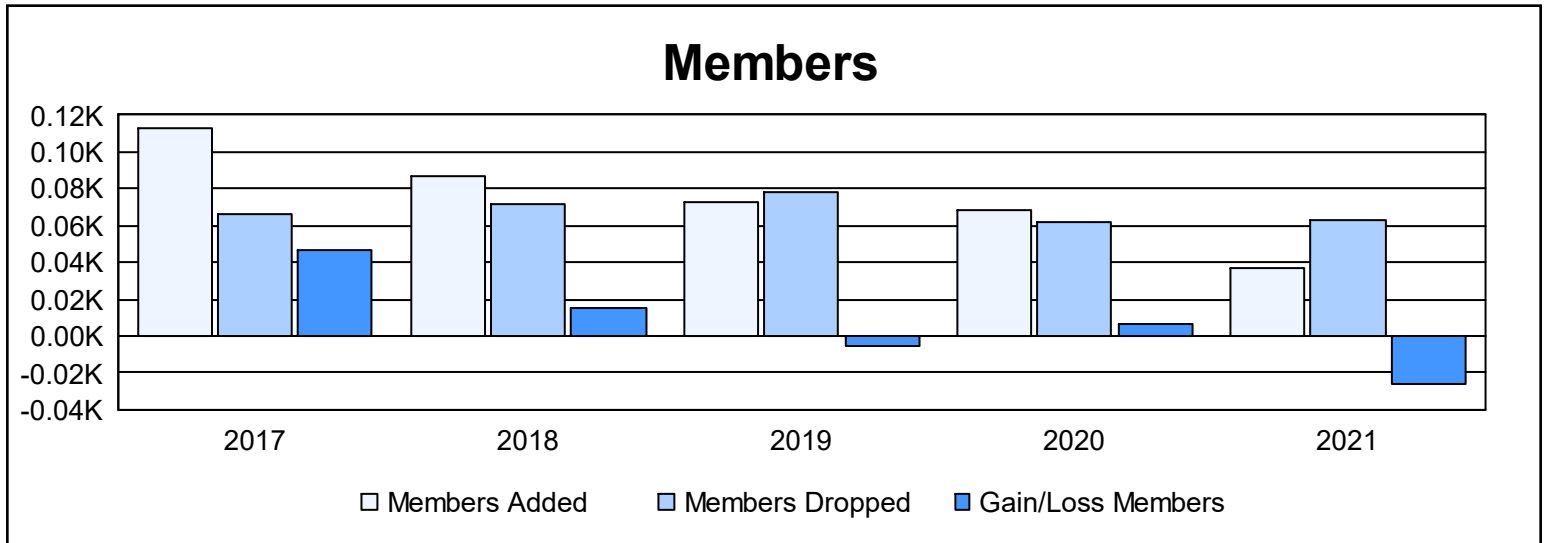

Year	New Clubs	Dropped Clubs	Gain/ Loss Clubs	New Members	Charter Members	Reinstate Members	Transfer Members	Total Member Added	Total Members Dropped	Gain/ Loss Members
2016-2017	1	0	1	86	20	0	7	113	66	47
2017-2018	0	0	0	83	0	0	4	87	72	15
2018-2019	0	0	0	71	0	0	2	73	78	-5
2019-2020	0	0	0	62	0	0	6	68	62	6
2020-2021	0	0	0	32	0	2	3	37	63	-26
<b>Average</b>	<b>0</b>	<b>0</b>	<b>0</b>	<b>67</b>	<b>4</b>	<b>0</b>	<b>4</b>	<b>76</b>	<b>68</b>	<b>7</b>

### Membership Composition June 2021 Cumulative