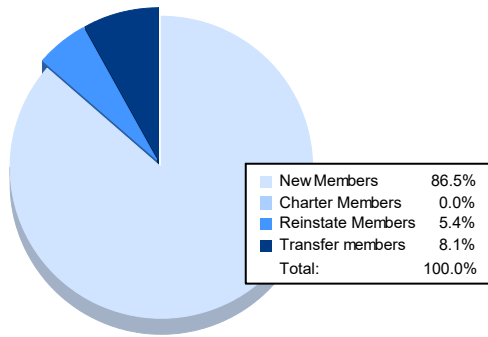

Year	New Clubs	Dropped Clubs	Gain/ Loss Clubs	New Members	Charter Members	Reinstate Members	Transfer Members	Total Member Added	Total Members Dropped	Gain/ Loss Members
2016-2017	1	0	1	86	20	0	7	113	66	47
2017-2018	0	0	0	83	0	0	4	87	72	15
2018-2019	0	0	0	71	0	0	2	73	78	-5
2019-2020	0	0	0	62	0	0	6	68	62	6
2020-2021	0	0	0	32	0	2	3	37	63	-26
<b>Average</b>	<b>0</b>	<b>0</b>	<b>0</b>	<b>67</b>	<b>4</b>	<b>0</b>	<b>4</b>	<b>76</b>	<b>68</b>	<b>7</b>

### Membership Composition June 2021 Cumulative